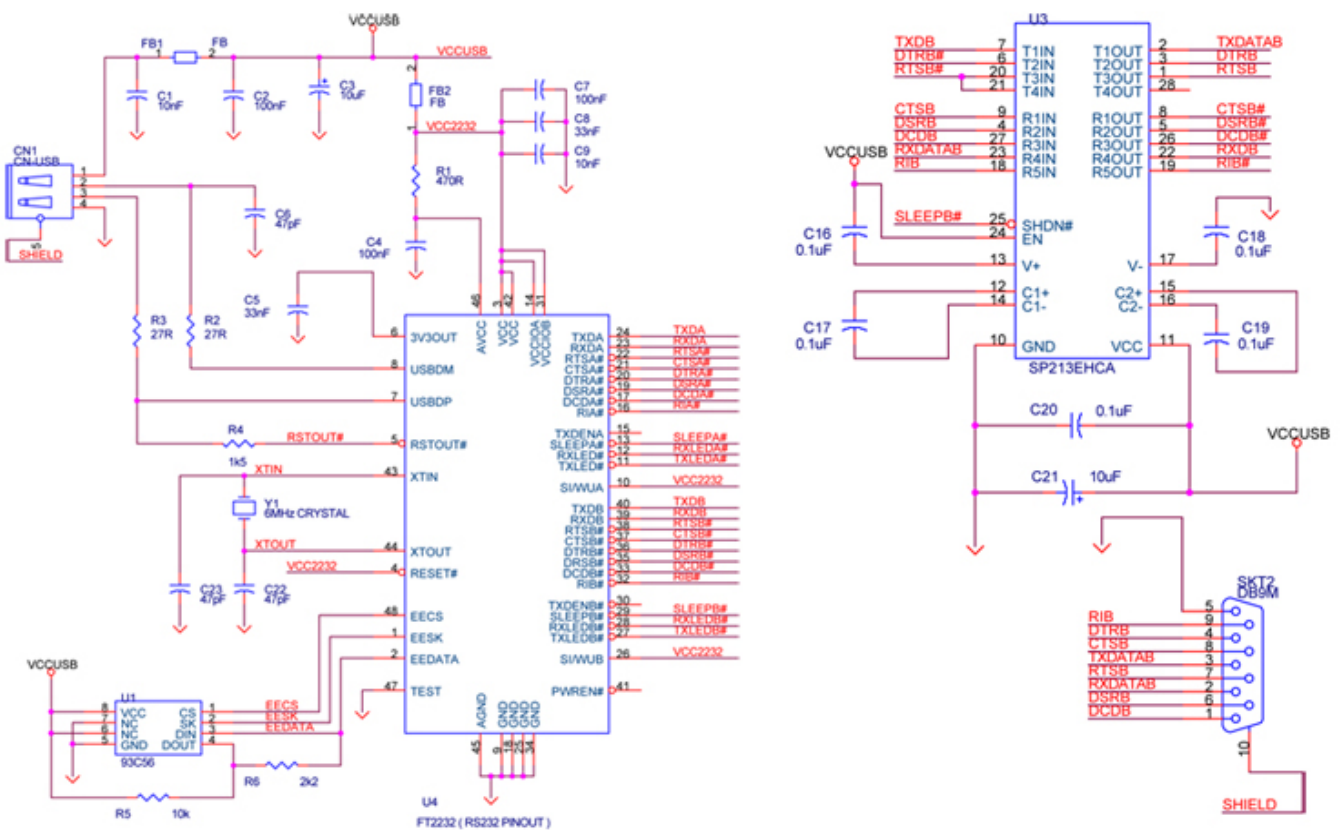

Ativa Usb To Serial Adaptor Cable Driver

Ativa Usb To Serial Adaptor Cable Driver